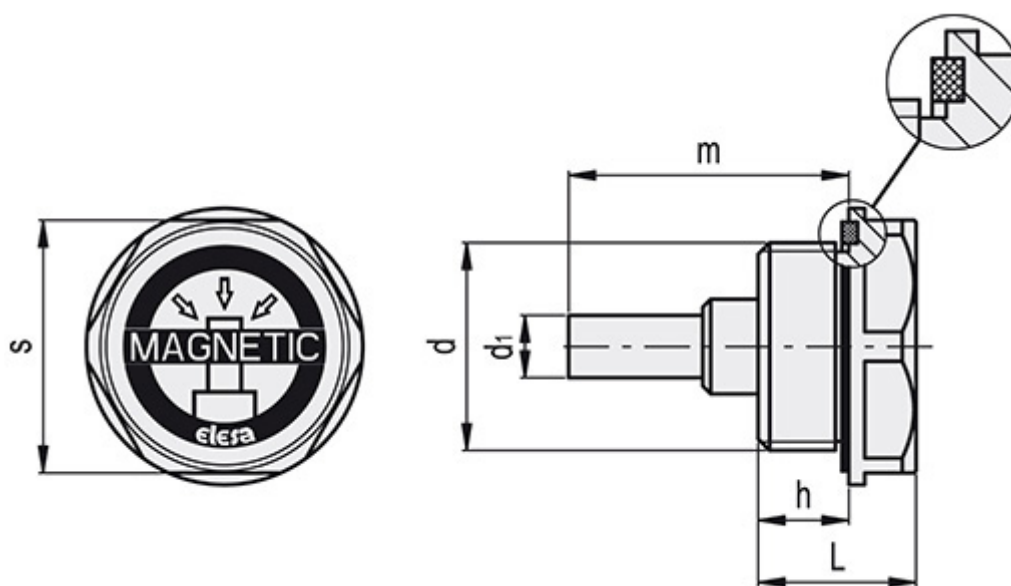

Article number: 2311059759
Description: Elesa Magnetic plug
TMB-HT-32-M27x1,5

Measures

d1	= 8
e	= M27x1,5
h	= 11.5
L	= 20
m	= 35.5
s	= 32
Weight	= 46